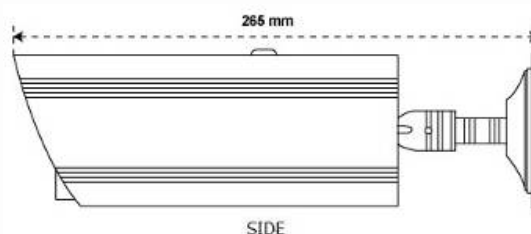

Specifications:

Image Sensor	1/3" Sony® Super HAD Color CCD
Horizontal Resolution	420 TV Lines
Lens	3.6mm Fixed Lens
Min Illumination	0.1 Lux (Color) / 0.000 Lux (B/W)
Effective Pixels	510(H) x 492(V) – NTSC; 500(H) x 582(V) – PAL
Video Output	1.0Vp-p / 75 Ohm
Scanning System	2:1 Interlace
Sync. System	Internal
Electronic Shutter Speed	1/60~1/100,000 Sec – NTSC; 1/50~1/100,000 Sec – PAL
S/N Ratio (AGC Off)	45dB (AGC Off)
Operating Temp.	-10~50°C
Operating Humidity	30~95% RH
Power Supply	DC 12V / 350mA
Dimension (W x H x D)	88mm x 88mm x 285 mm
Weight	Approx. 400g

* Specifications are subject to change without notice