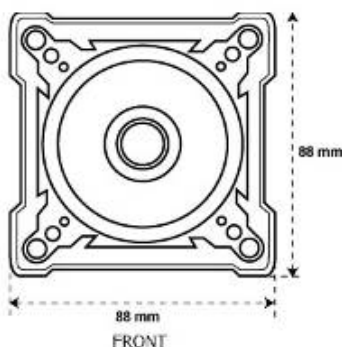

Specifications:

Image Sensor	1/3" Sony® Super HAD Color CCD
Horizontal Resolution	420 TV Lines
Lens	3.6mm Fixed Lens
Min Illumination	0.1 Lux (Color) / 0.000 Lux (B/W)
Effective Pixels	510(H) x 492(V) – NTSC; 500(H) x 582(V) – PAL
Video Output	1.0Vp-p / 75 Ohm
Scanning System	2:1 Interlace
Sync. System	Internal
Electronic Shutter Speed	1/60~1/100,000 Sec – NTSC; 1/50~1/100,000 Sec – PAL
S/N Ratio (AGC Off)	45dB (AGC Off)
Operating Temp.	-10~50°C
Operating Humidity	30~95% RH
Power Supply	DC 12V / 350mA
Dimension (W x H x D)	88mm x 88mm x 285 mm
Weight	Approx. 400g

* Specifications are subject to change without notice