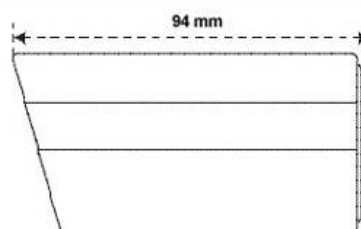

SIDE

NurseryCam