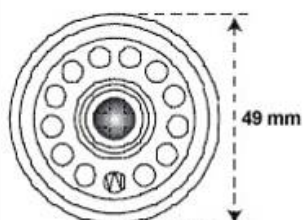

Specifications:

Image Sensor	1/3" Sony® Super HAD Color CCD
Horizontal Resolution	480 TV Lines
Lens	3.6mm Fixed
Min Illumination	0.1 Lux (Color) / 0.000 Lux (B/W)
Effective Pixels	510(H) x 492(V) – NTSC; 500(H) x 582(V) – PAL
Video Output	1.0Vp-p / 75 Ohm
Scanning System	2:1 Interlace
Sync. System	Internal
Electronic Shutter Speed	1/60~1/100,000 Sec – NTSC; 1/50~1/100,000 Sec – PAL
S/N Ratio (AGC Off)	45dB (AGC Off)
Operating Temp.	-10~50°C
Operating Humidity	35~95% RH
Power Supply	DC 12V / 350mA
Dimension (Φ x H)	49mm x 94mm
Weight	Approx. 400g

* Specifications are subject to change without notice

FRONT